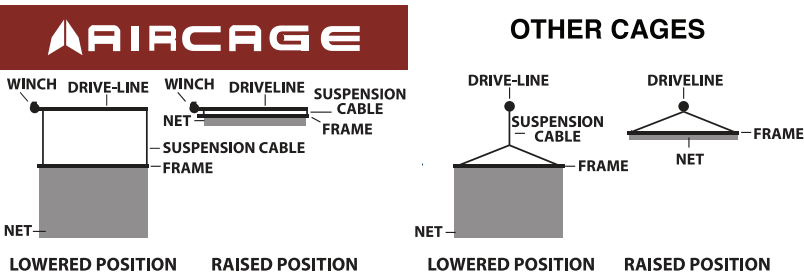

LOW PROFILE STORAGE COMPARISON